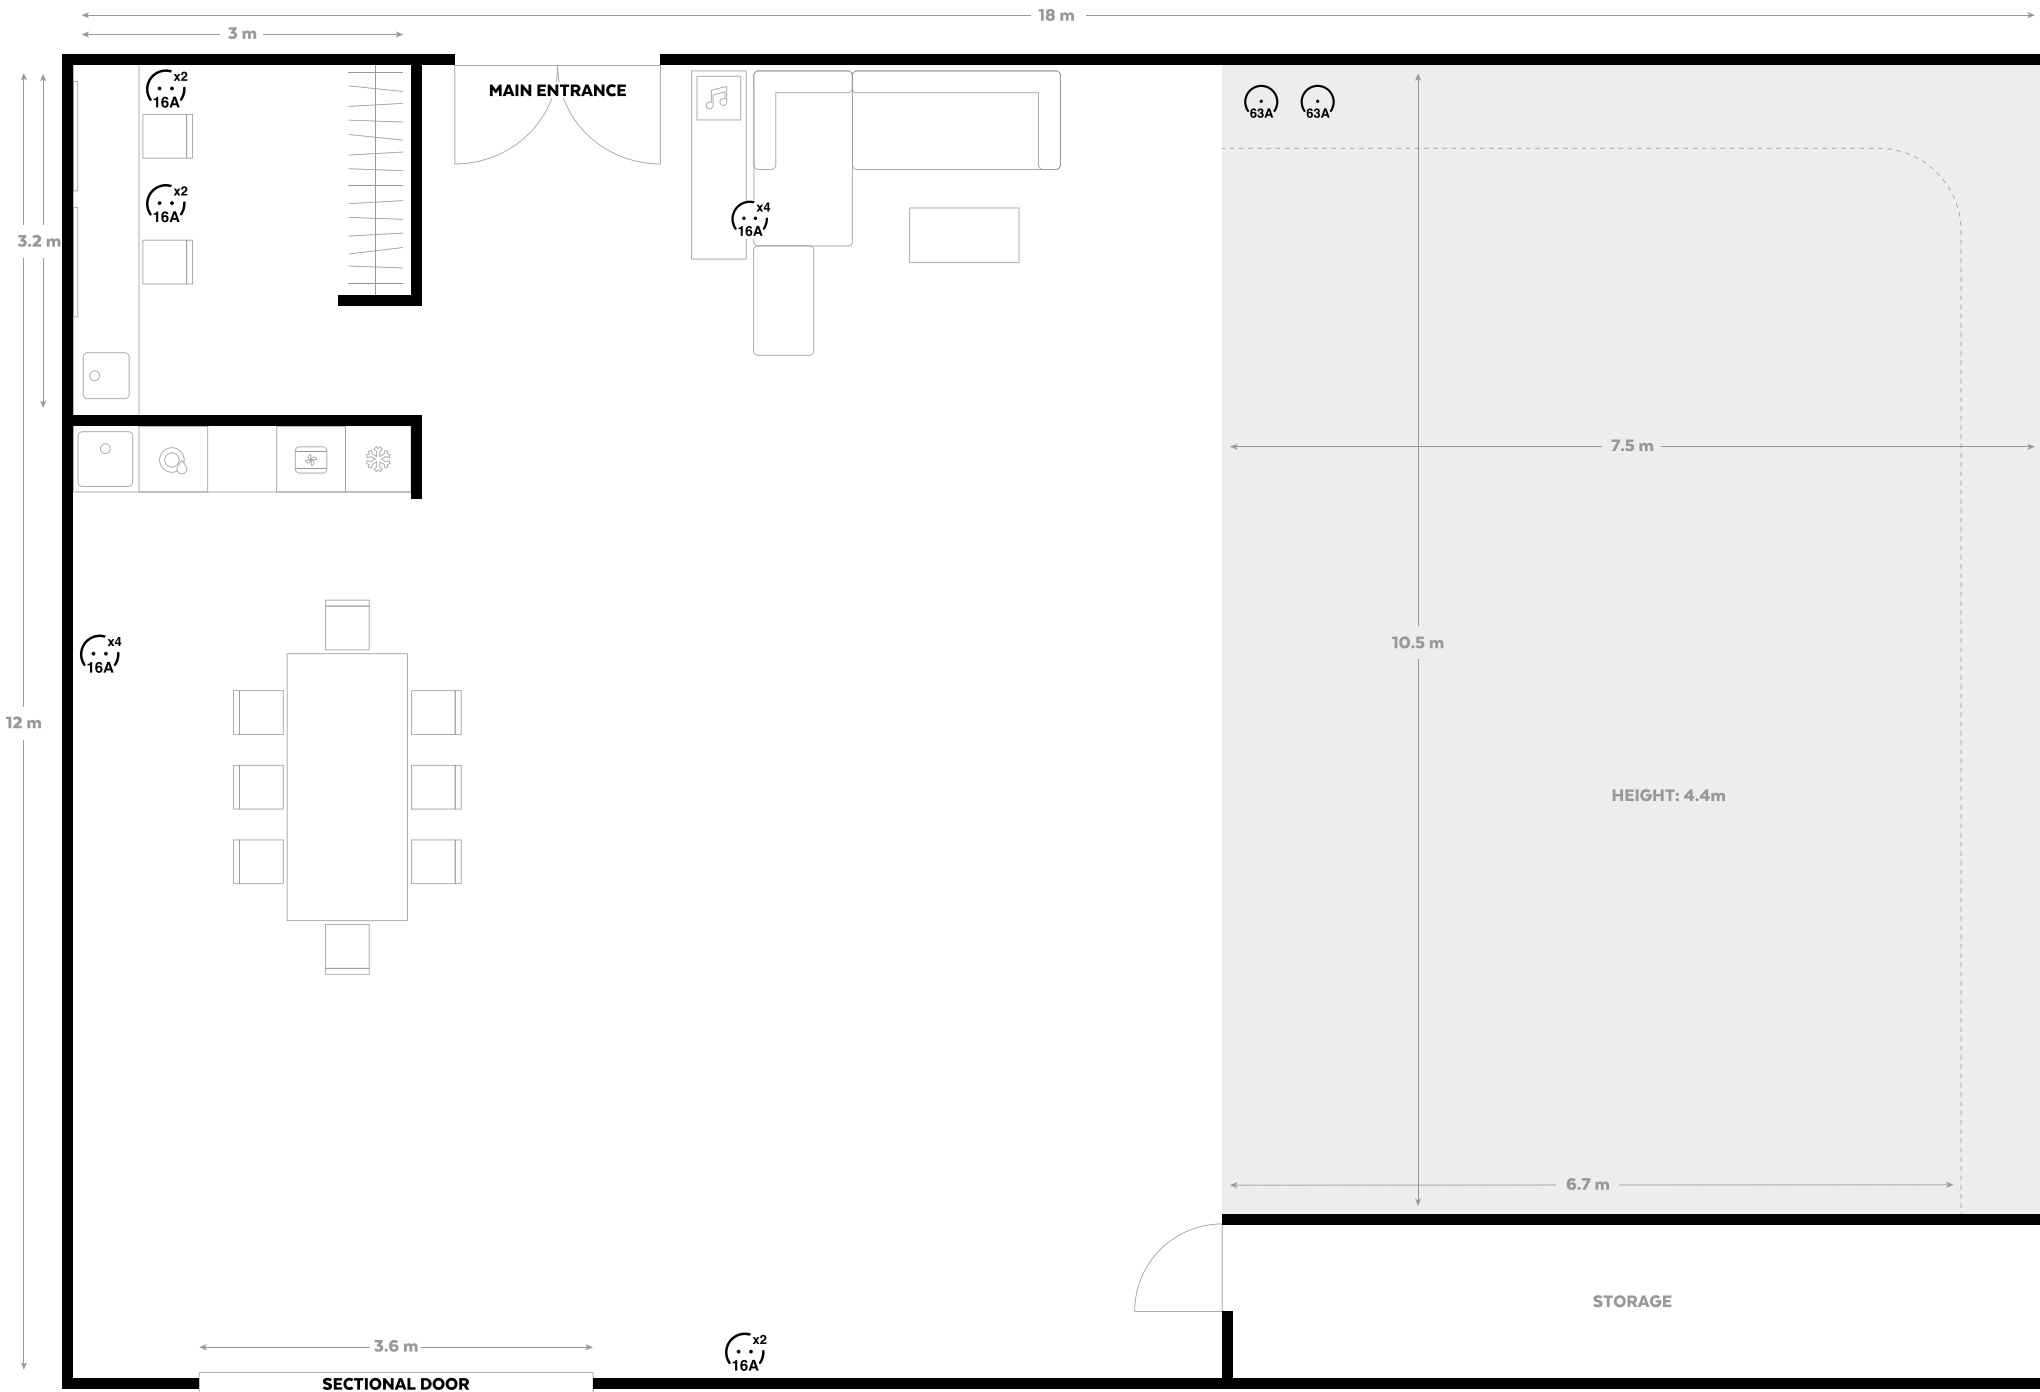

508
studio

Studio 1

Studio map

[STUDIO 216m² - CYCLO 79m²]
 2 x 63A three phase (400V) supplies

50.8 STUDIO

WEIHOEK 1
1930 ZAVENTEM

Each studio have some parkings assigned,
parking around studios is easy and free.