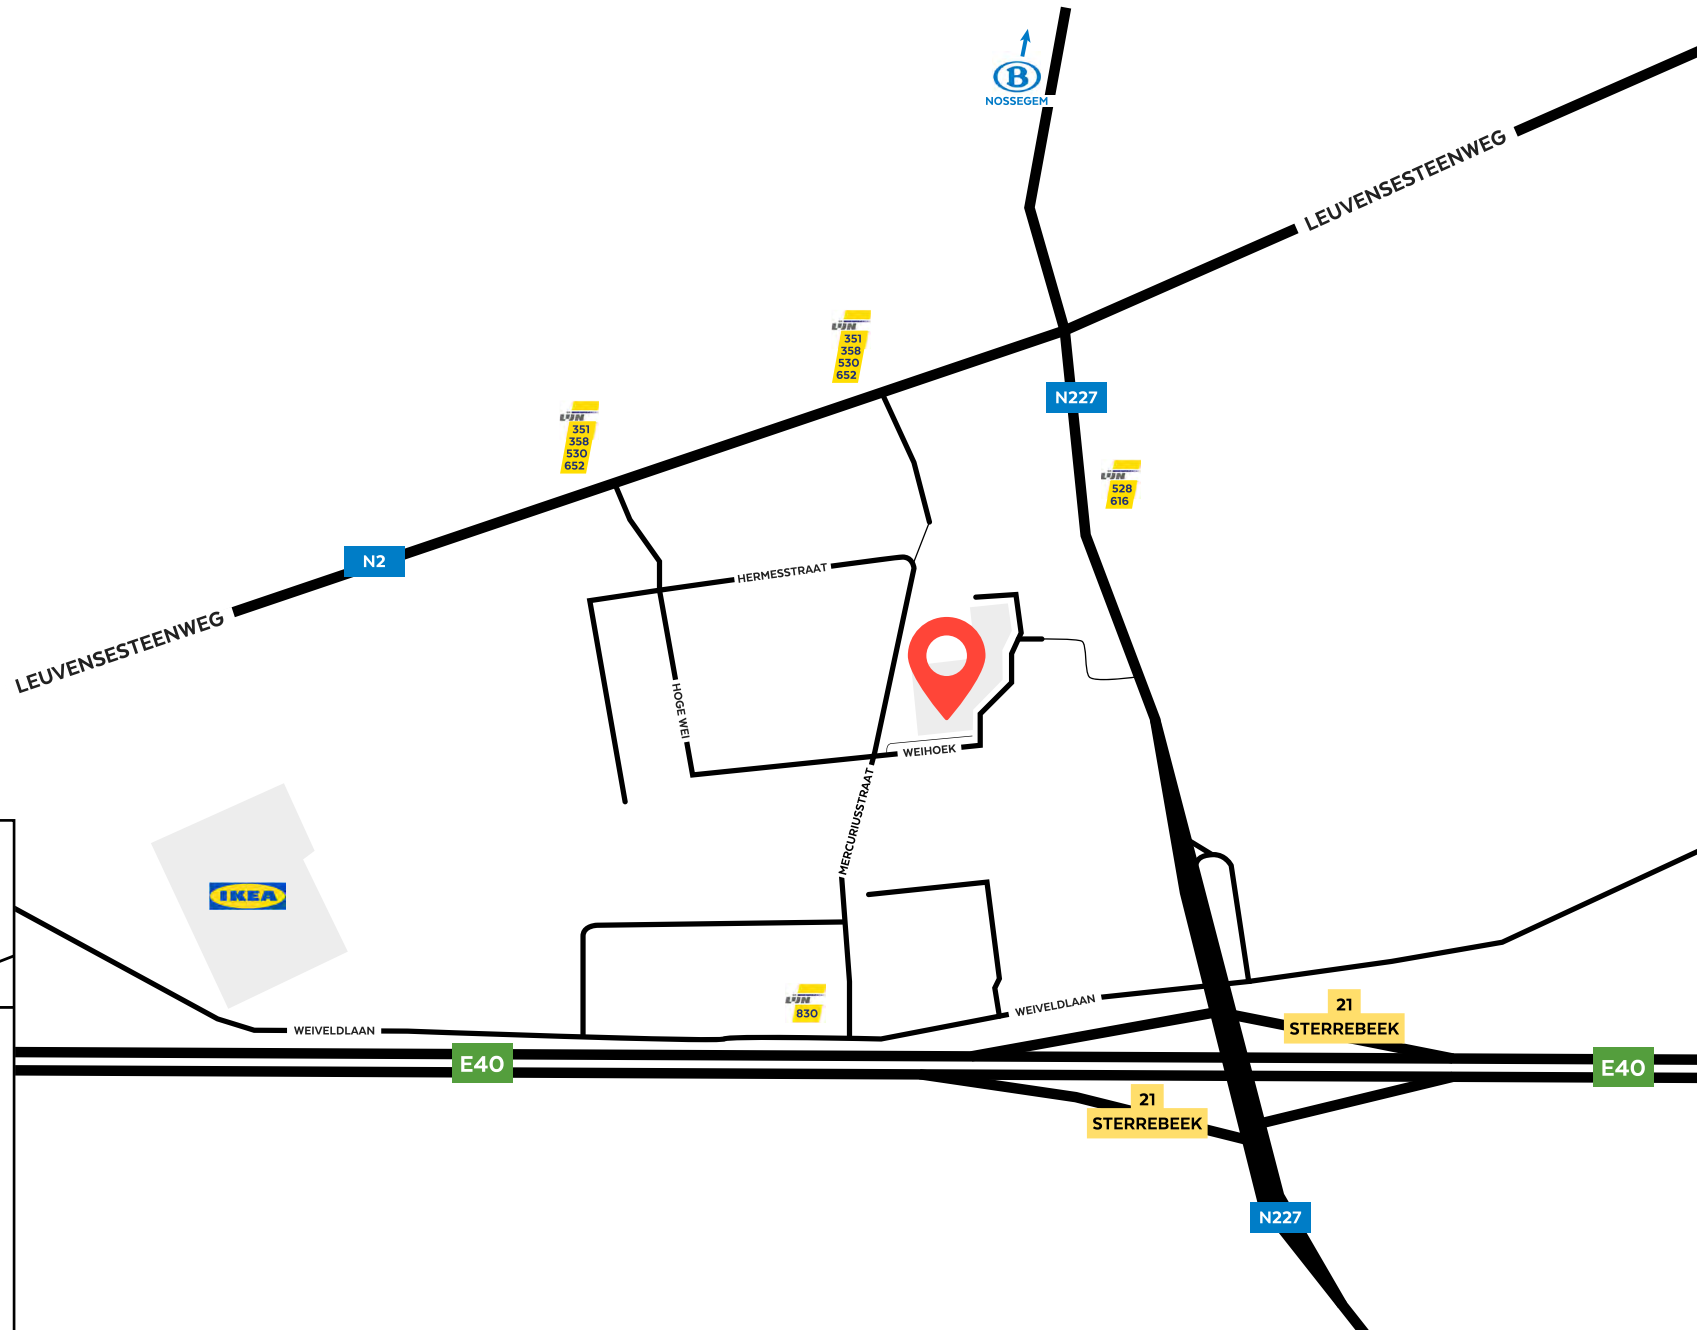

508
studio

Studio 1

Studio map

[STUDIO 216m² - CYCLO 79m²]
 2 x 63A three phase (400V) supplies

50.8 STUDIO

WEIHOEK 1
1930 ZAVENTEM

Each studio have some parkings assigned,
parking around studios is easy and free.

LIJN around 5-7 min. walk
Nossegem Centrum,
Zaventem Hoge Wei,
Nossegem Pootstraat,
Zaventem Mercuriusstraat

NMBS/SNCB 15 min. walk
Station Nossegem

BRUSSELS AIRPORT
Direct via Lijn n°830
15 min. ride

EQUIPMENT RENTAL