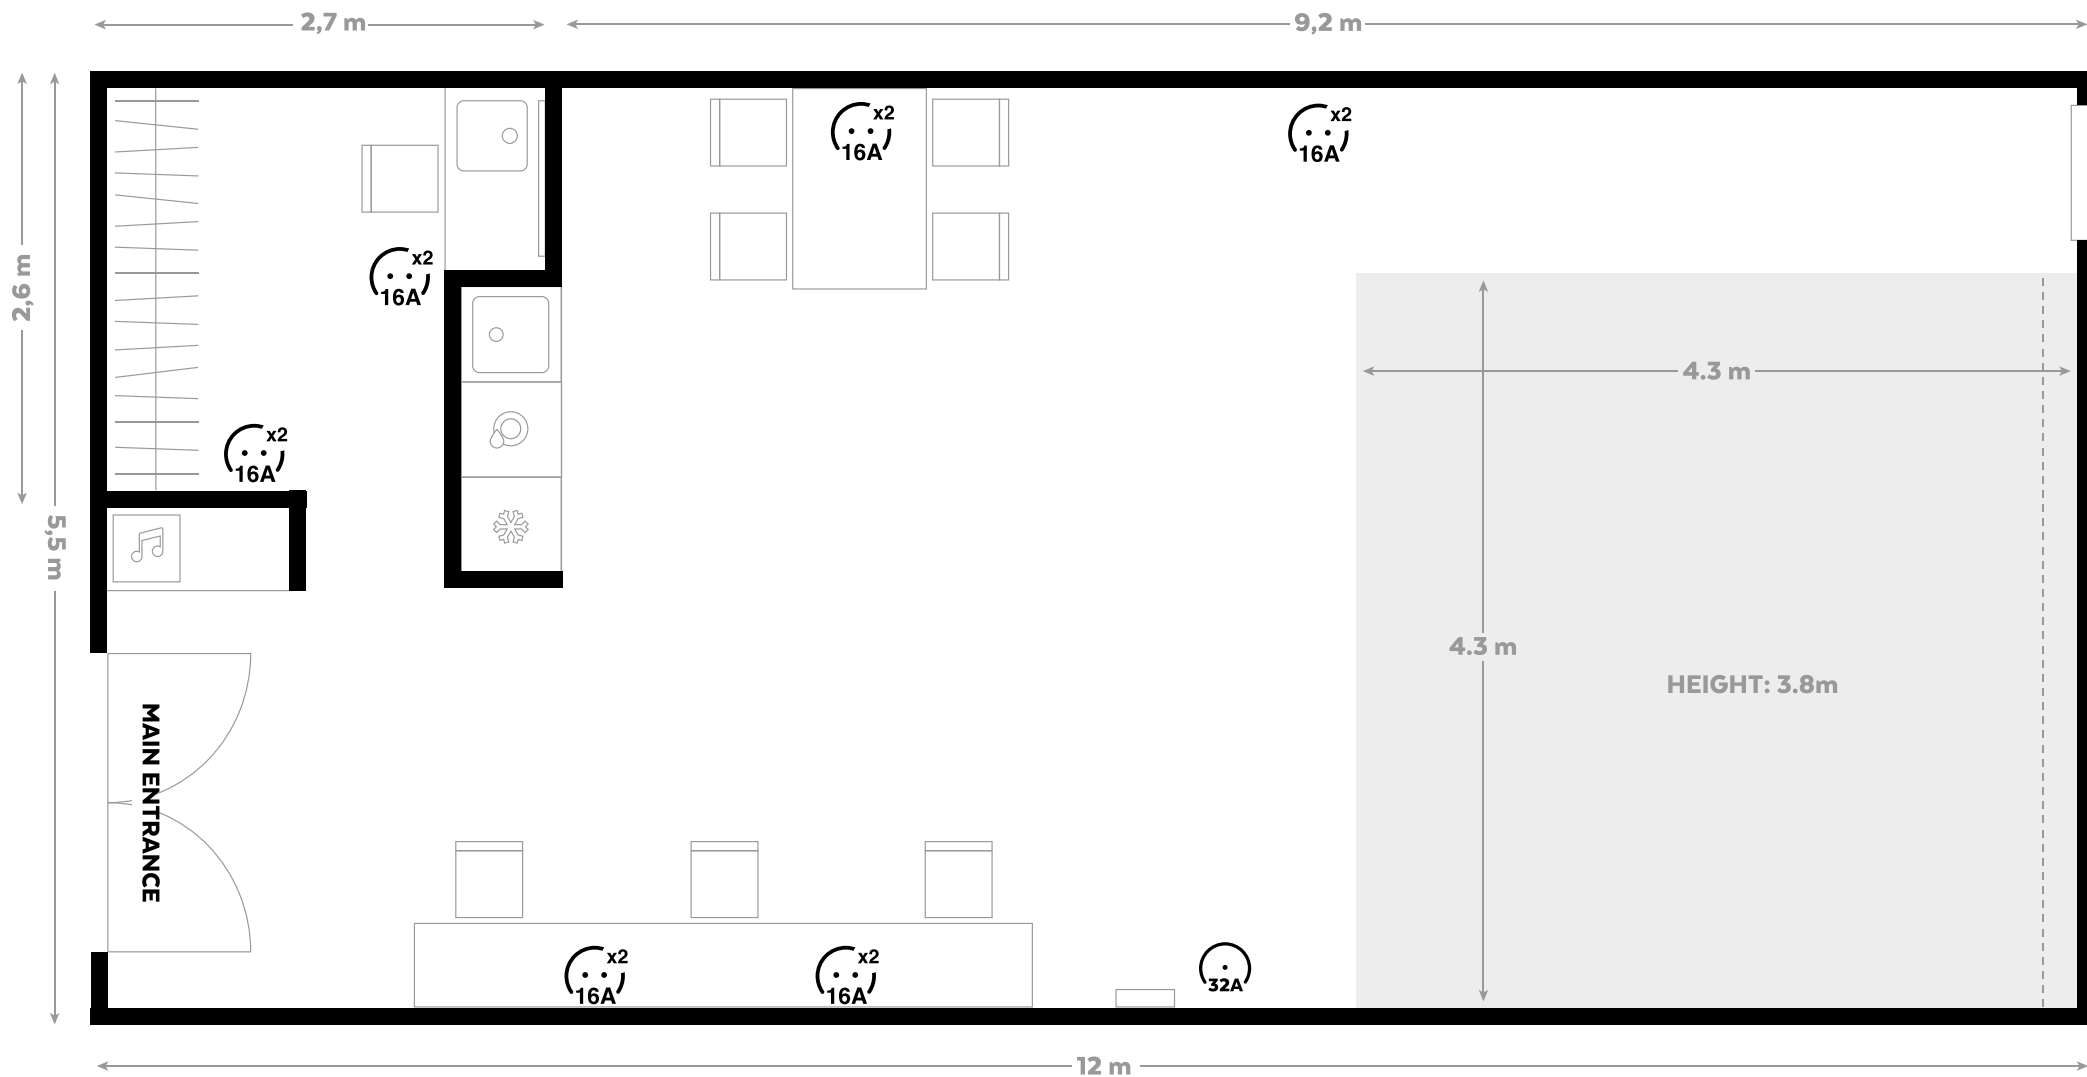

508
studio

Studio 2

Studio map

[STUDIO 70m² - CYCLO 19m²]
 1 x 32A three phase (400V) supplies

50.8 STUDIO

WEIHOEK 1
1930 ZAVENTEM

Each studio have some parkings assigned,
parking around studios is easy and free.