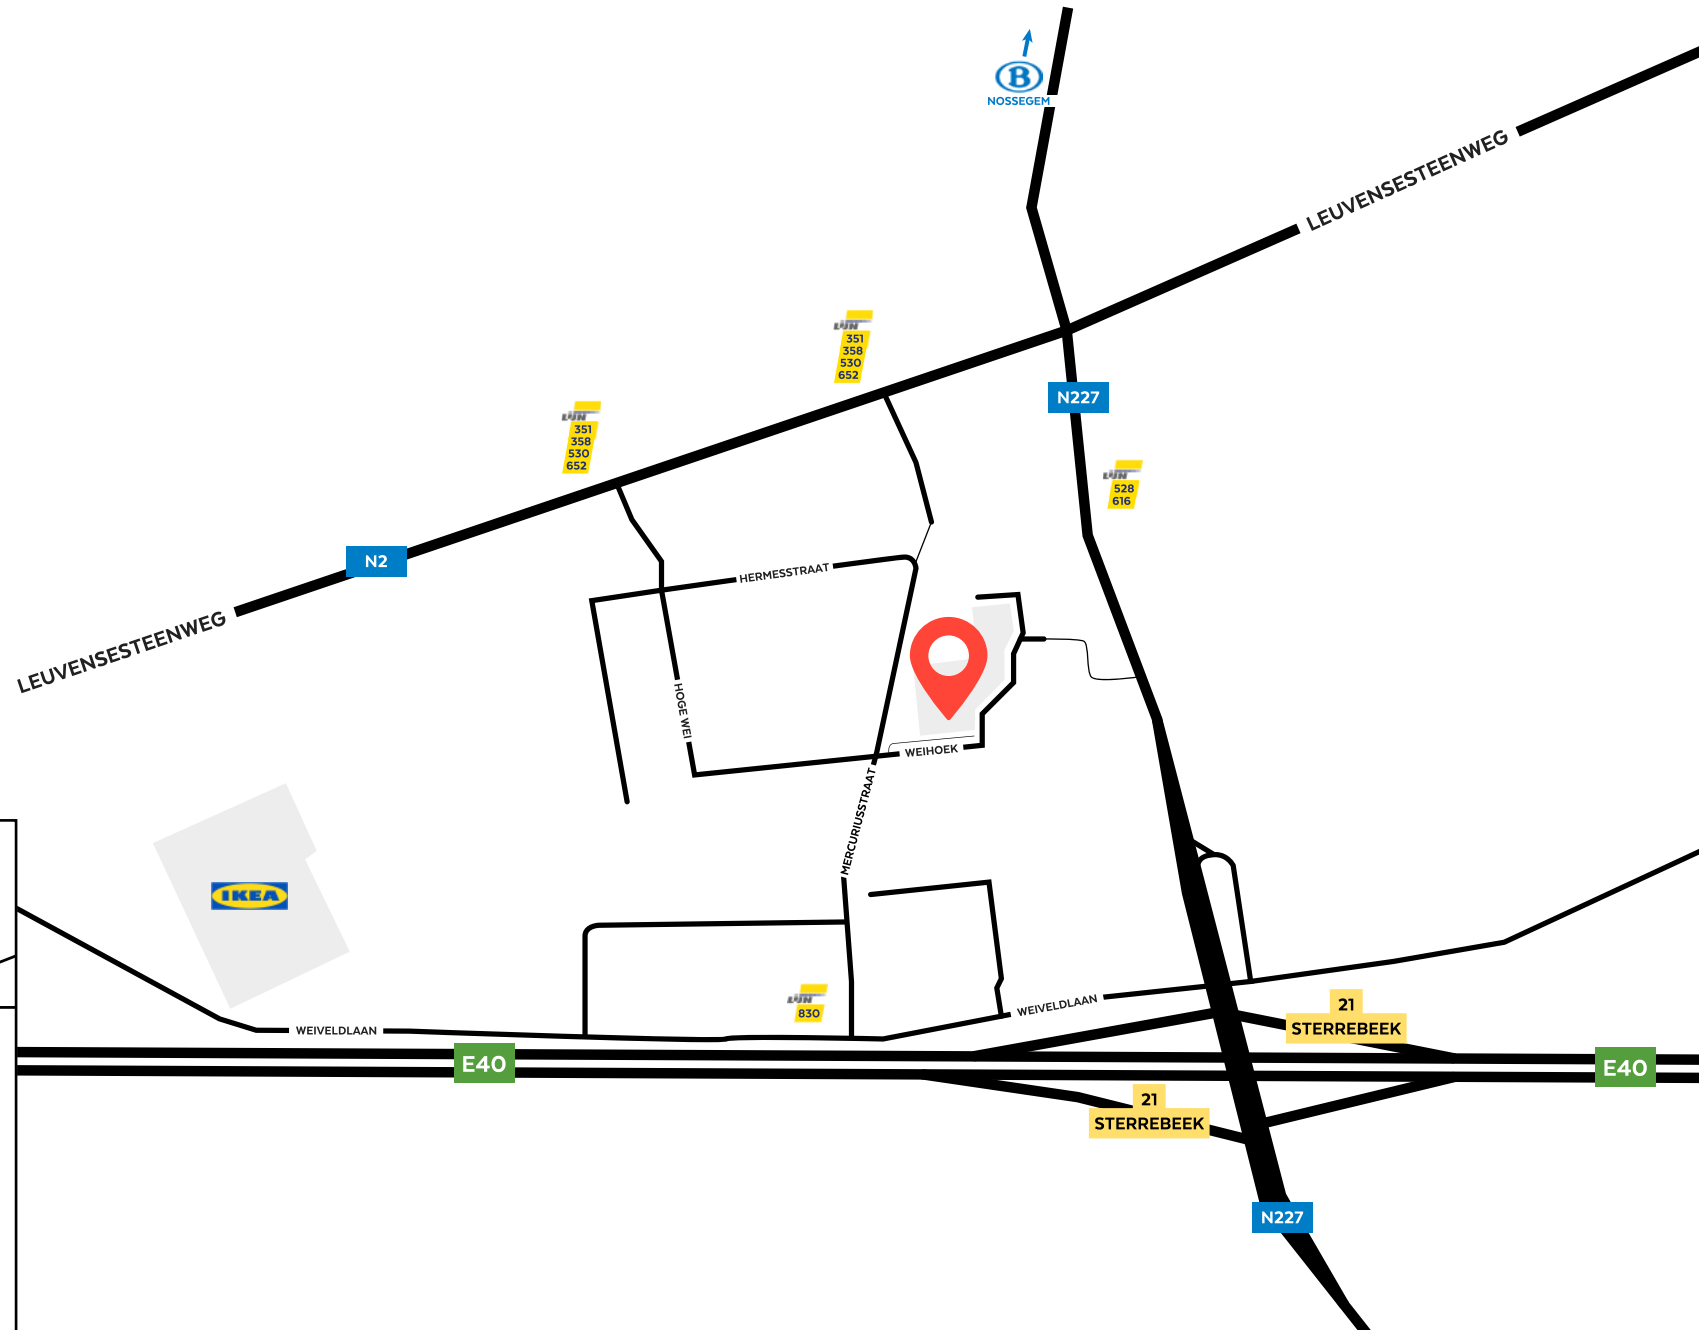

508
studio

Studio 2

Studio map

[STUDIO 70m² - CYCLO 19m²]
 1 x 32A three phase (400V) supplies

50.8 STUDIO

WEIHOEK 1
1930 ZAVENTEM

Each studio have some parkings assigned,
parking around studios is easy and free.

LIJN around 5-7 min. walk
Nossegem Centrum,
Zaventem Hoge Wei,
Nossegem Pootstraat,
Zaventem Mercuriusstraat

NMBS/SNCB 15 min. walk
Station Nossegem

BRUSSELS AIRPORT
Direct via Lijn n°830
15 min. ride

EQUIPMENT RENTAL