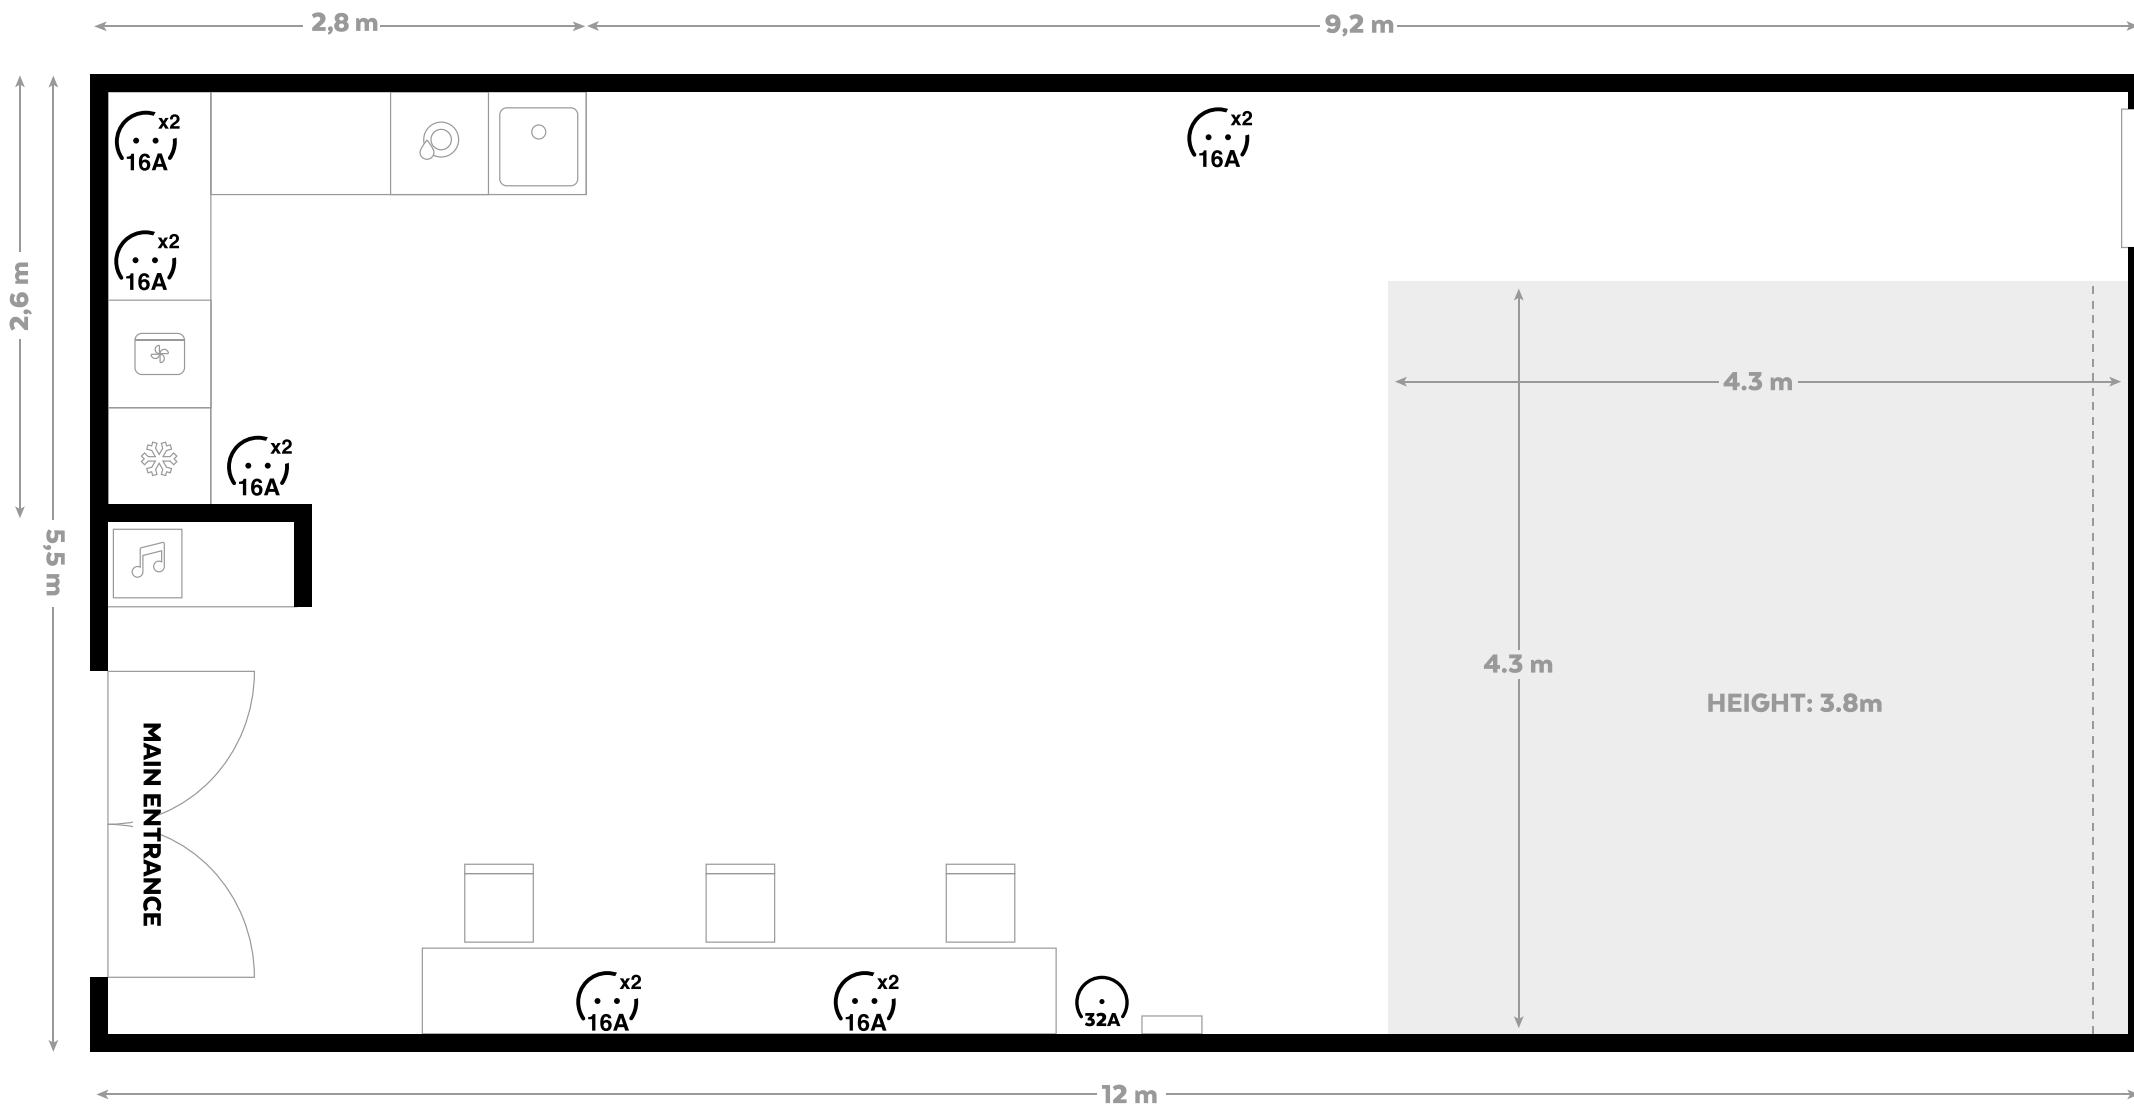

508
studio

Studio 2

Studio map

[STUDIO 70m² - CYCLO 19m²]
 1 x 32A three phase (400V) supplies

50.8 STUDIO

WEIHOEK 1
1930 ZAVENTEM

Each studio have some parkings assigned,
parking around studios is easy and free.